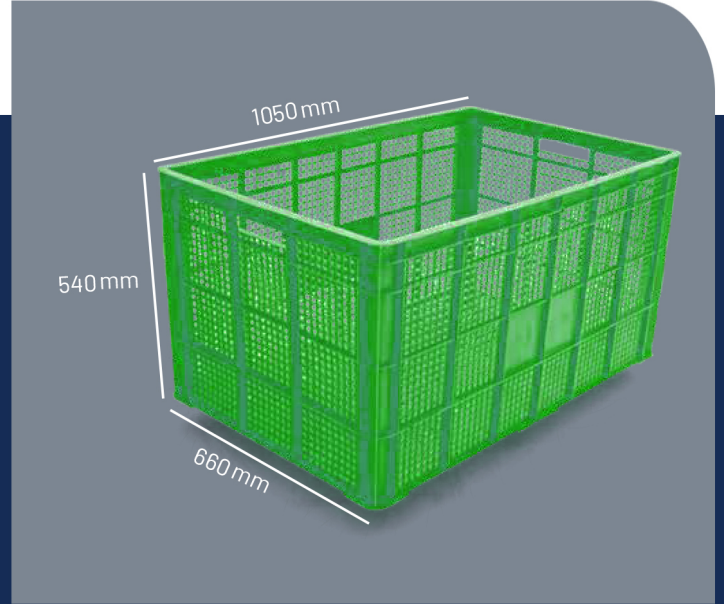

C-T206

Plastic Container

1050X660X540 mm Color: ●●●●

Technical Data	Bottom	Side	Handgrips	External dimensions (mm)	Internal dimensions (mm)	Volume (L)	Weight (kg)	Material
C-T206	perforated, ripped	Open	Open	1050×660×540	1030×640×520	400	7.8 ± 0.2	HDPE (VIRGIN)

Logistic Data	Mega Truck		40' HC Container	
	Stack	Total	Ttack	Total
C-T206	4	300	4	240

MOQ (Minimum Order Quantity)
240

Benefits & Options

- * Used in the automotive, agriculture, and toy industries and etc.
- * Washable and disinfectable
- * Eco-friendly, 100% recyclable
- * Resistant to moisture, pollutants, and corrosive chemicals
- * Also available with recycled materials.
- * Minimum order can include multiple sizes (negotiable for trials)
- * Custom logo and color available for orders over 500 units.
- * Certified with European CE