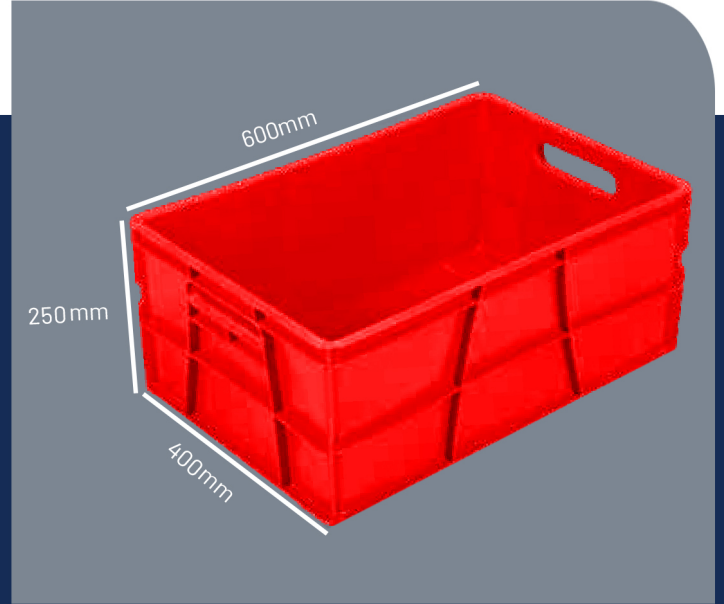

C-T204B

Plastic Container

600X400X250 mm Color: ●●●●

Technical Data	Bottom	Side	Handgrips	External dimensions (mm)	Internal dimensions (mm)	Volume (L)	Weight (kg)	Material
C-T204B	Closed	Closed	Open	600×400×250	580×380×230	40	2.1 ± 0.2	HDPE (VIRGIN)

Logistic Data	Mega Truck		40' HC Container	
	Stack	Total	Ttack	Total
C-T204B	11	1200	11	1100

MOQ (Minimum Order Quantity)
1100

Benefits & Options

- * Used in the automotive, agriculture, and toy industries and etc.
- * Washable and disinfectable
- * Eco-friendly, 100% recyclable
- * Resistant to moisture, pollutants, and corrosive chemicals
- * Also available with recycled materials.
- * Minimum order can include multiple sizes (negotiable for trials)
- * Custom logo and color available for orders over 500 units.
- * Certified with European CE