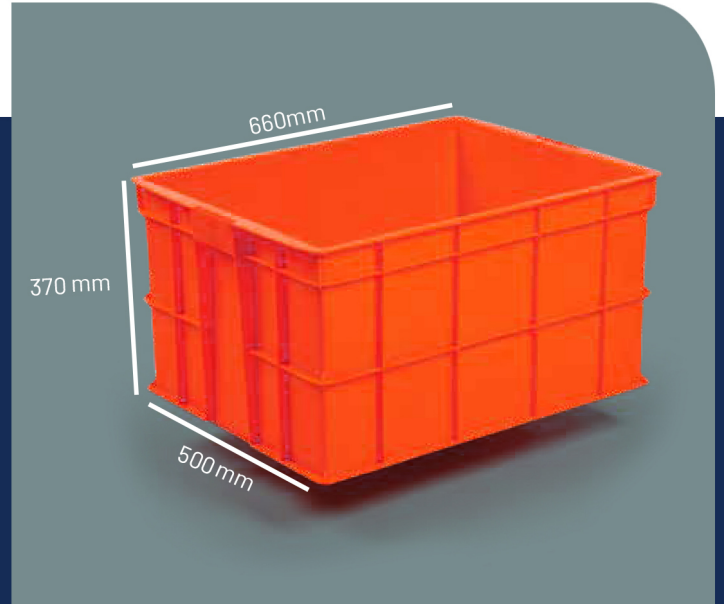

## Plastic Container

660X500X370 mm Color: ●●●●

Technical Data	Bottom	Side	Handgrips	External dimensions (mm)	Internal dimensions (mm)	Volume (L)	Weight (kg)	Material
C-T203	Closed	Closed	Closed, Shell handle	660×500×370	640×480×350	130	4.9 ± 0.2	HDPE (VIRGIN)