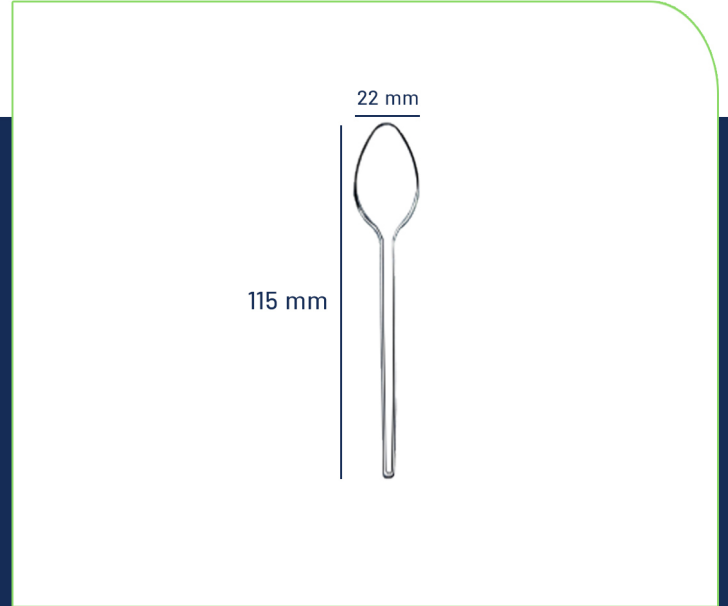

# TP-SP-TEA COFFEE

Disposable Coffee Spoon (Small Size)

Technical Data	Dimensions (mm)		Weight (gr)	Spoon Set (L/S)	Fork Set	Knife Set	Material
	Length	Width					
TP-SP-TEA COFFEE	115	22	0.8	No	No	No	PS

Logistic Data	Box Size (mm)			PCS per Pack	PCS per Box
	Length	Width	Height		
TP-SP-TEA COFFEE	309	265	320	50	2000

MOQ (Minimum Order Quantity)
40ft Container