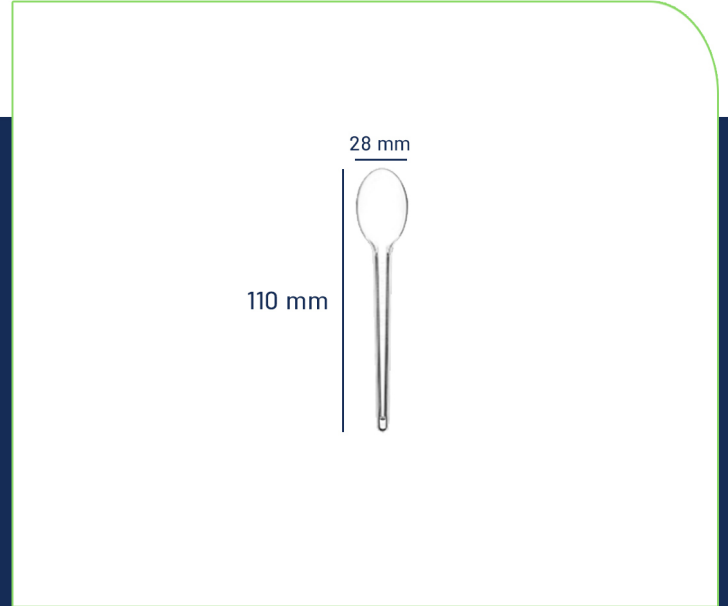

TP-SP-LUXE S

Disposable Coffee Spoon (Small Size)

Technical Data	Dimensions (mm)		Weight (gr)	Spoon Set (L)	Fork Set	Knife Set	Material
	Length	Width					
TP-SP-LUXE S	110	28	1	Yes	Yes	Yes	PS

Logistic Data	Box Size (mm)			PCS per Pack	PCS per Box
	Length	Width	Height		
TP-SP-LUXE S	380	185	190	50	2000

MOQ (Minimum Order Quantity)
40ft Container

Benefits & Options

- * Temperature tolerance: -5°C to +80°C
- * Recyclable
- * FDA and HACCP licensed
- * Optional color
- * Made from food-grade materials and BPA free
- * Hand wash safe
- * Coffee and ice-cream
- * Minimum order can include various sets (negotiable for trials orders)